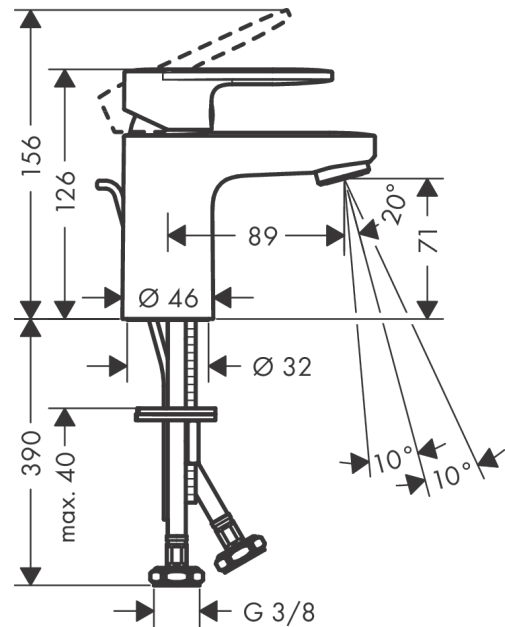

Vernis Blend

Single lever basin mixer 70 with pop-up waste set

Surfaces: **Chrome** Article Number: **71550000**

Description

product features

- consists of: single lever basin mixer, waste set
- ComfortZone 70
- projection 89 mm
- spray type: normal spray
- swiveling spray former
- maximum flow rate at 3 bar: 5 l/min
- ceramic cartridge
- temperature limitation adjustable
- suitable for continuous flow water heaters
- material waste set: synthetic
- connection type: G 3/8 connections
- connection dimension: DN15
- pop-up waste set G 1 1/4

Technology

Product image

Scale drawing

Vernis Blend

Single lever basin mixer 70 with pop-up waste set

Surfaces: **Chrome** Article Number: **71550000**

Flowchart

Vernis Blend
Single lever basin mixer 70 with pop-up waste set
 Surfaces: **Chrome** Article Number: **71550000**

Exploded Drawing

Year of production: >01/21

Vernis Blend

Single lever basin mixer 70 with pop-up waste set

Surfaces: **Chrome** Article Number: **71550000**

Spare part list

Year of production: >01/21

Pos.	Description	Article Number	Price	PU
1	handle	93678000	-	1
2	screw cover	96338000	-	1
3	flange	93680000	-	1
4	nut	93681000	-	1
5	O-ring 24x1,5	98434000	-	1
6	cartridge, assy	97685000	-	1
7	locking screw for handle	95140000	-	1
8	seal	98865000	-	1
9	adapter for cartridge	98866000	-	1
10	O-ring 23x2	98398000	-	1
11	aerator swivelling M24x1 (5 l/min)	93834000	-	1
12	seal Ø 42	98722000	-	1
13	fixing set	96016000	-	1
14	connection hose 450 mm M8x0,75 G3/8	97206000	-	1
15	O-ring 7x1,5	98422000	-	1
16	pull rod	93683000	-	1
a	pop up waste	92168000	-	1
b	lever arm 340mm (ball-Ø12mm)	96324000	-	1