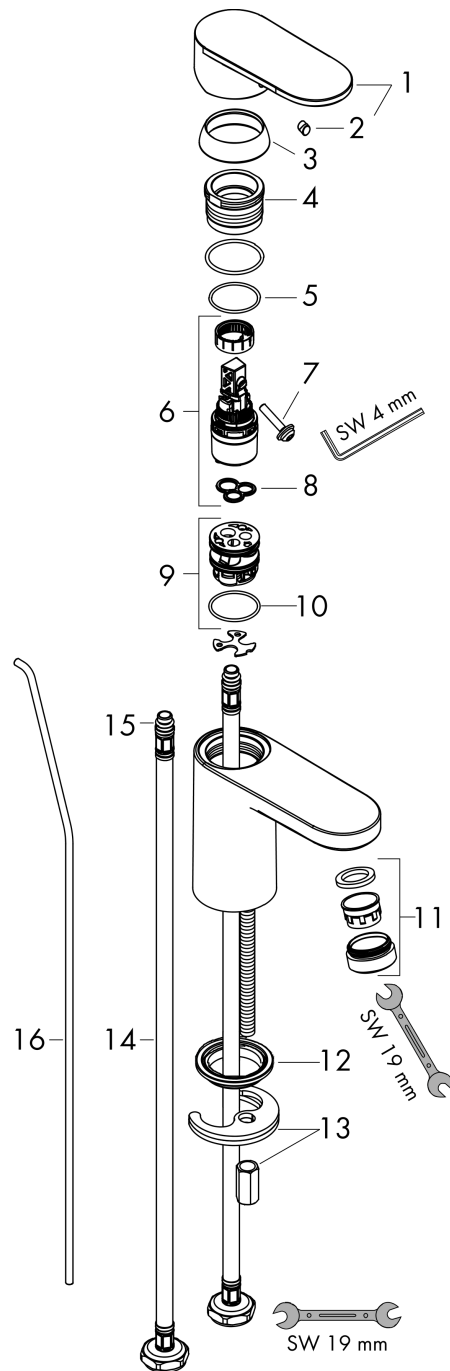

Vernis Blend

Single lever basin mixer 70 with pop-up waste set

Surfaces: **Chrome** Article Number: **71550000**

Description

product features

- consists of: single lever basin mixer, waste set
- ComfortZone 70
- projection 89 mm
- spray type: normal spray
- swiveling spray former
- maximum flow rate at 3 bar: 5 l/min
- ceramic cartridge
- temperature limitation adjustable
- suitable for continuous flow water heaters
- material waste set: synthetic
- connection type: G 3/8 connections
- connection dimension: DN15
- pop-up waste set G 1 1/4

Technology

Product image

Scale drawing

Vernis Blend

Single lever basin mixer 70 with pop-up waste set

Surfaces: **Chrome** Article Number: **71550000**

Flowchart

Vernis Blend
Single lever basin mixer 70 with pop-up waste set
 Surfaces: **Chrome** Article Number: **71550000**

Exploded Drawing

Year of production: >01/21

Vernis Blend

Single lever basin mixer 70 with pop-up waste set

Surfaces: **Chrome** Article Number: **71550000**

Spare part list

Year of production: >01/21

Pos.	Description	Article Number	Price	PU
1	handle	93678000	-	1
2	screw cover	96338000	-	1
3	flange	93680000	-	1
4	nut	93681000	-	1
5	O-ring 24x1,5	98434000	-	1
6	cartridge, assy	97685000	-	1
7	locking screw for handle	95140000	-	1
8	seal	98865000	-	1
9	adapter for cartridge	98866000	-	1
10	O-ring 23x2	98398000	-	1
11	aerator swivelling M24x1 (5 l/min)	93834000	-	1
12	seal Ø 42	98722000	-	1
13	fixing set	96016000	-	1
14	connection hose 450 mm M8x0,75 G3/8	97206000	-	1
15	O-ring 7x1,5	98422000	-	1
16	pull rod	93683000	-	1
a	pop up waste	92168000	-	1
b	lever arm 340mm (ball-Ø12mm)	96324000	-	1